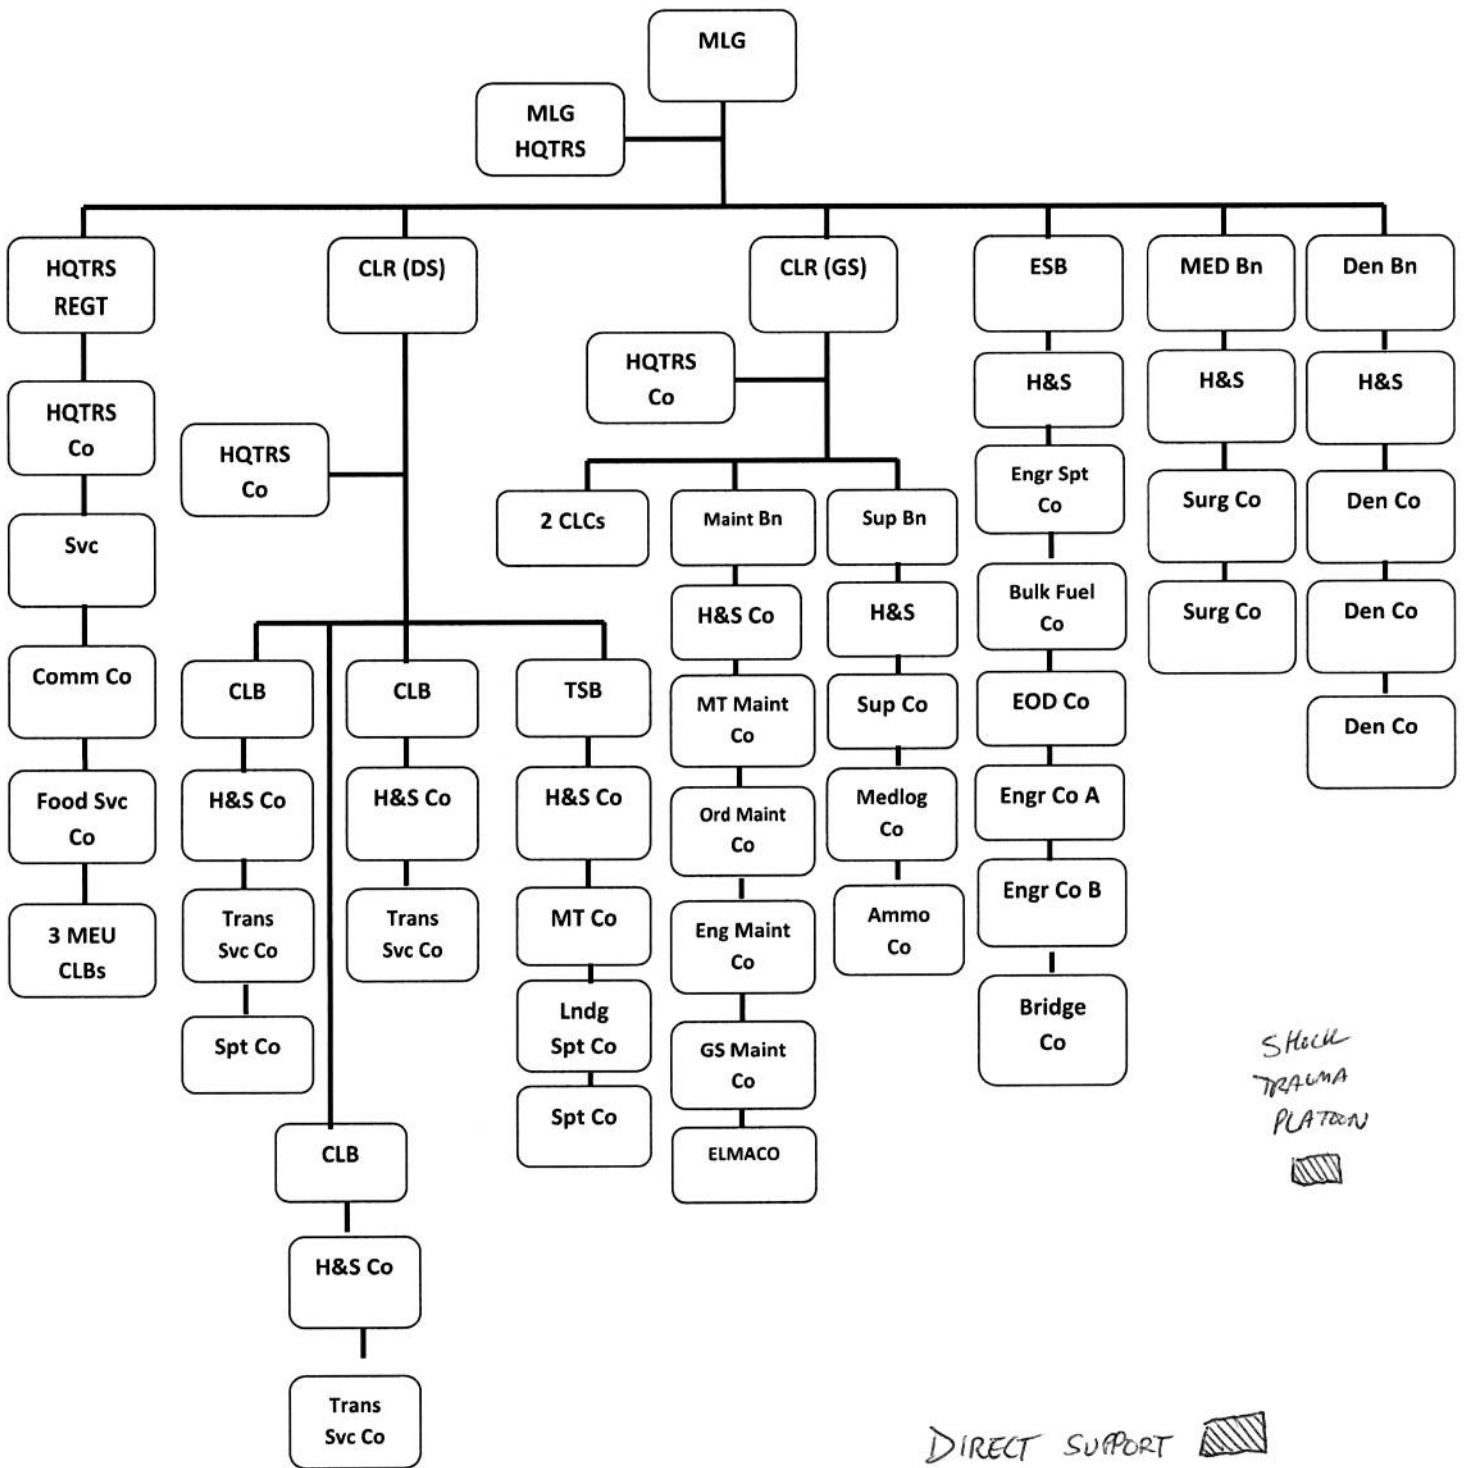

MLG TASK ORGANIZATION

SHOCK
TRAUMA
PLATOON
▨

DIRECT SUPPORT ▨

GENERAL SUPPORT ∅

GENERAL & DIRECT SUPPORT ★

HOW MANY
TASKS?

MLG TASK ORGANIZATION